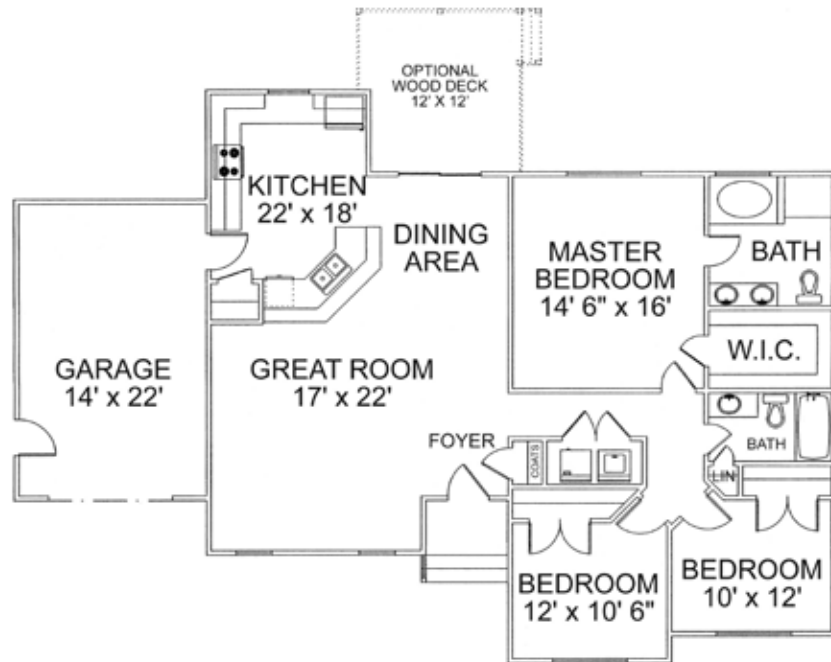

# The Victory Rancher

1,504 sq. ft.

## Floor Plan

Floorplans are not to scale and square footage is approximate.