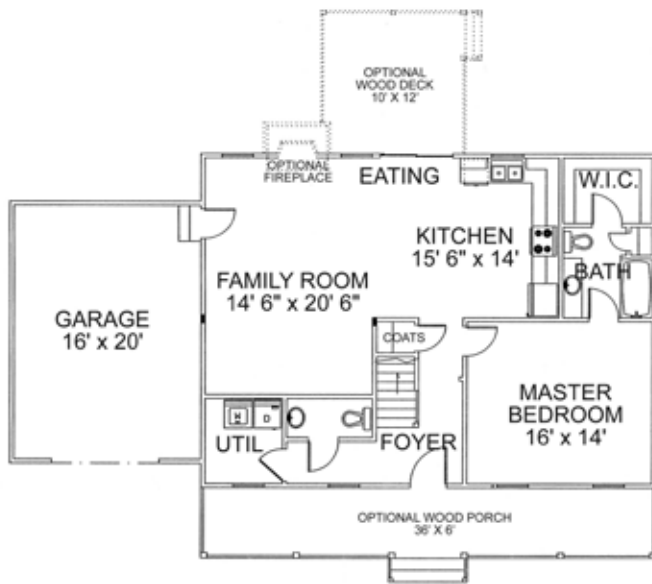

The Victory Cape Cod

1,964 sq. ft.

First Floor

Second Floor

Floorplans are not to scale and square footage is approximate.